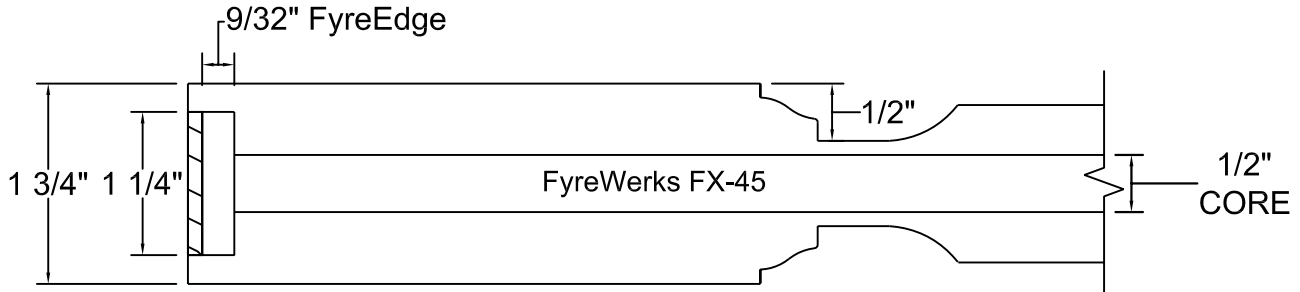

45 Min. Rated

FC45/60 Category "A"

FC45/60 Category "B"