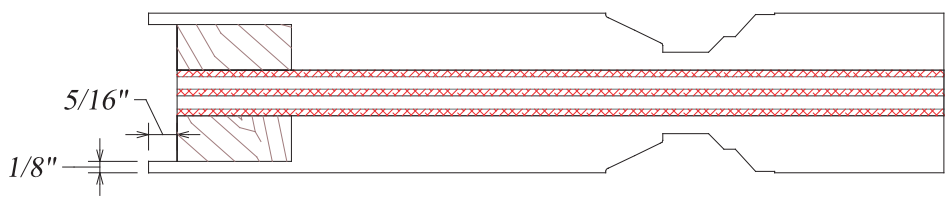

FyreWerks - 45-60 Minute 3 Ply
Routed MDF Construction
Step 1

FyreWerks - 45-60 Minute 3 Ply
Routed MDF Construction
Step 2

FyreWerks - 45-60 Minute 3 Ply
Routed MDF Construction
Step 3

FyreWerks - 45-60 Minute 3 Ply
Routed MDF Construction
Step 4