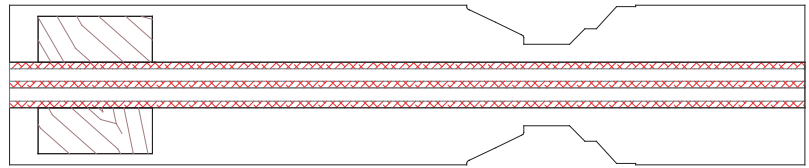

FyreWerks - 45-60 Minute 3 Ply
Routed MDF Construction
Step 1

FyreWerks - 45-60 Minute 3 Ply
Routed MDF Construction
Step 2

FyreWerks - 45-60 Minute 3 Ply
Routed MDF Construction
Step 3

FyreWerks - 45-60 Minute 3 Ply
Routed MDF Construction
Step 4