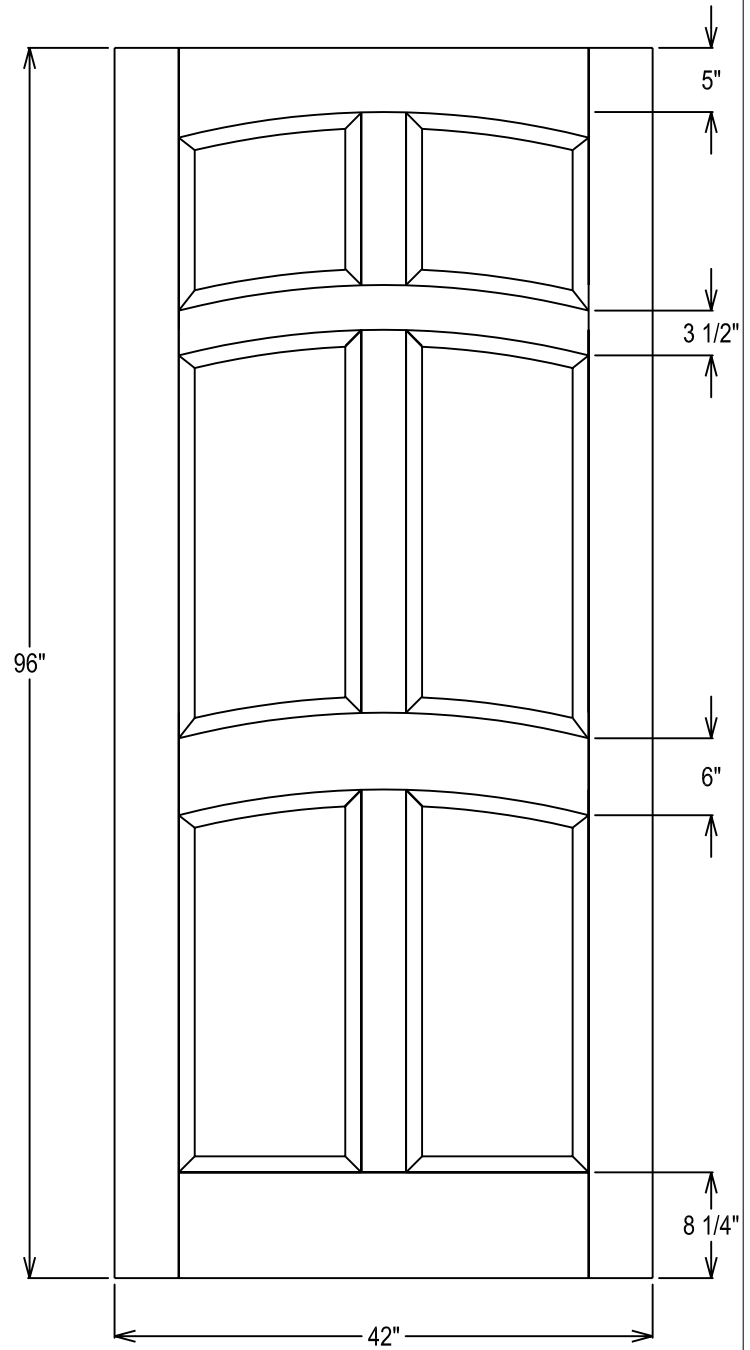

RAISED PANEL
w/APPLIED MOULDING

60-Minute Rating, 4-Panel Layout

RAISED PANEL

60-Minute Rating, 5&6-Panel Layout

RAISED PANEL
w/APPLIED MOULDING

60-Minute Rating, 6-Panel Layout

60-Minute Rating, 8&12-Panel Layout

RAISED PANEL
w/APPLIED MOULDING

60-Minute Rating, Paired Doors, 1-Panel Layout

60-Minute Rating, Paired Doors, 2-Panel Layout

60-Minute Rating, Paired Doors, 5-Panel Layout

RAISED PANEL
w/APPLIED MOULDING

60-Minute Rating, Paired Doors, 10-Panel Layout