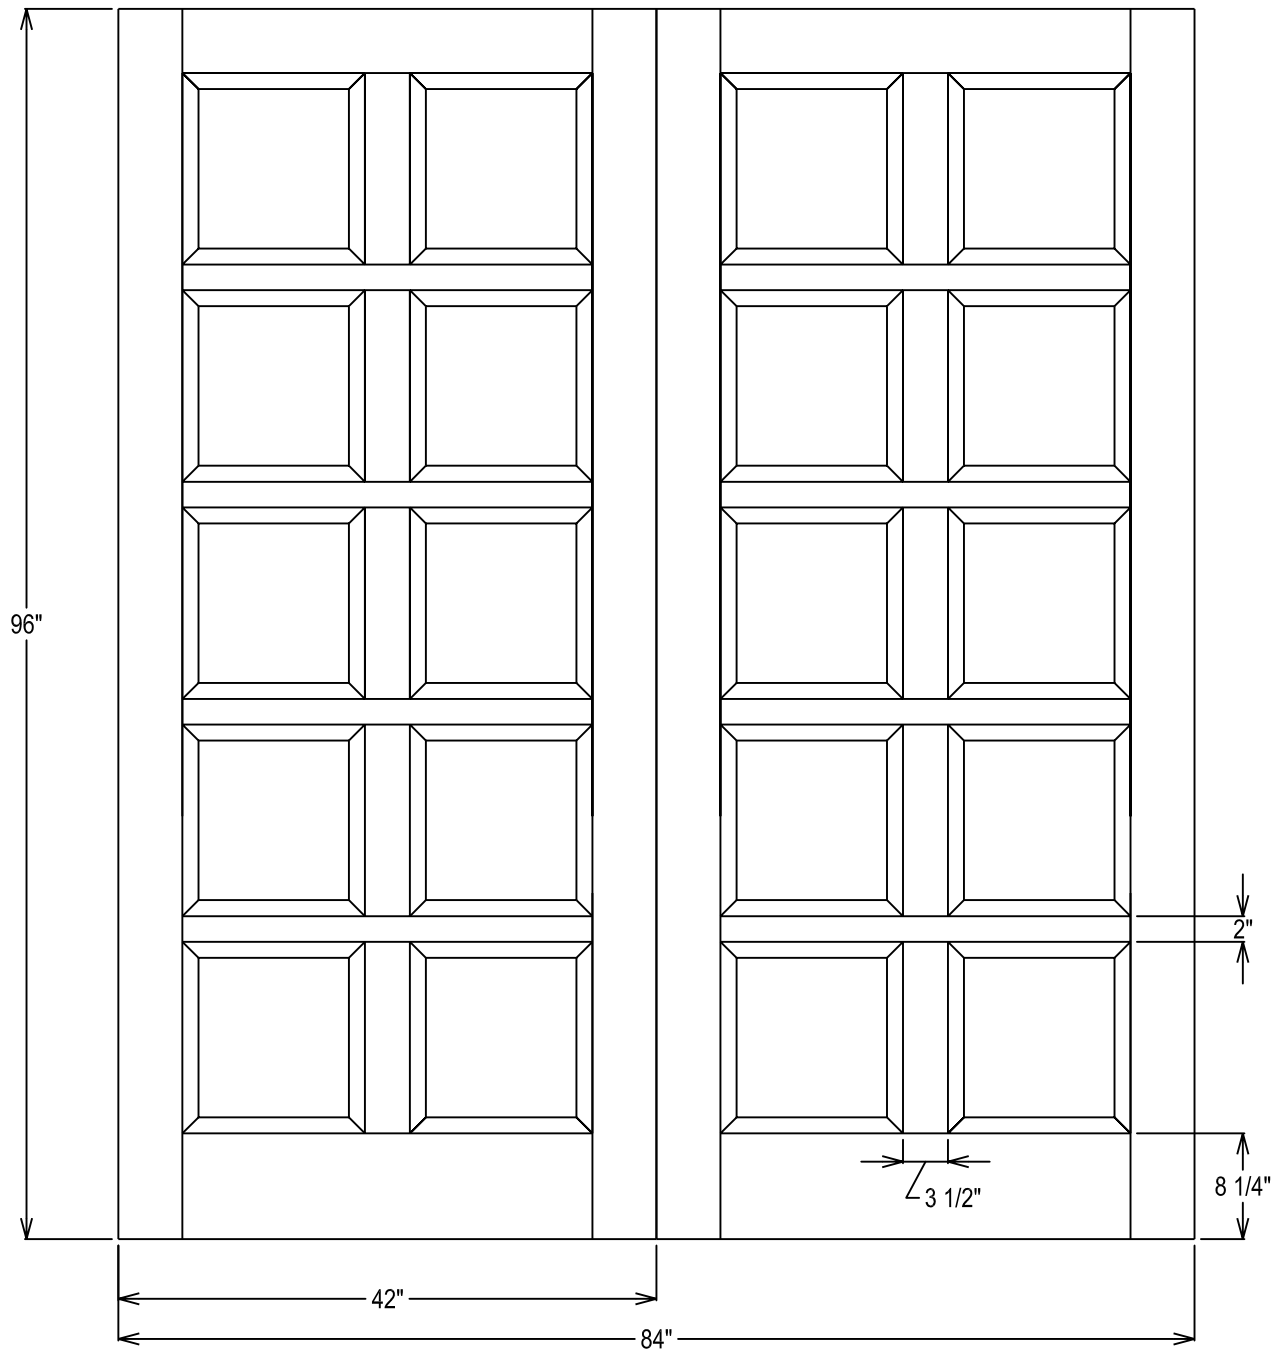

RAISED PANEL
w/APPLIED MOULDING

60-Minute Rating, Paired Doors, 1-Panel Layout

60-Minute Rating, Paired Doors, 2-Panel Layout

60-Minute Rating, Paired Doors, 5-Panel Layout

RAISED PANEL
w/APPLIED MOULDING

60-Minute Rating, Paired Doors, 10-Panel Layout