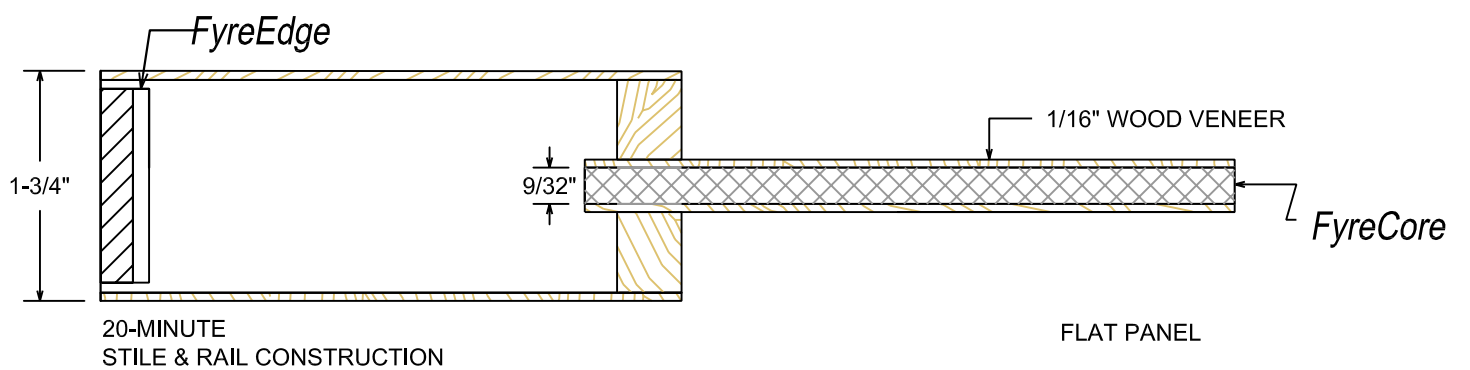

20-Minute Rating, 6-Panel Layout