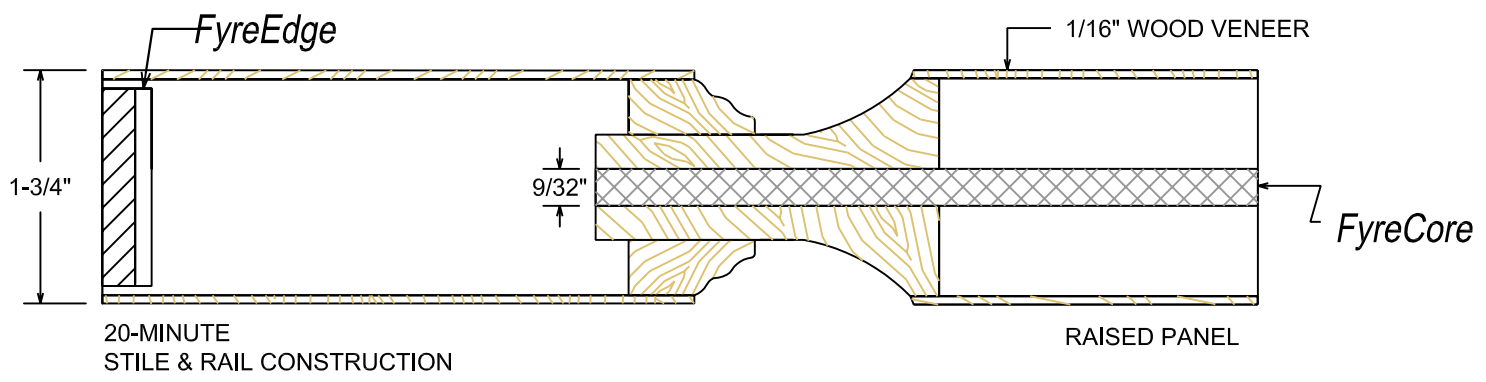

20-Minute Rating, 4-Panel Layout