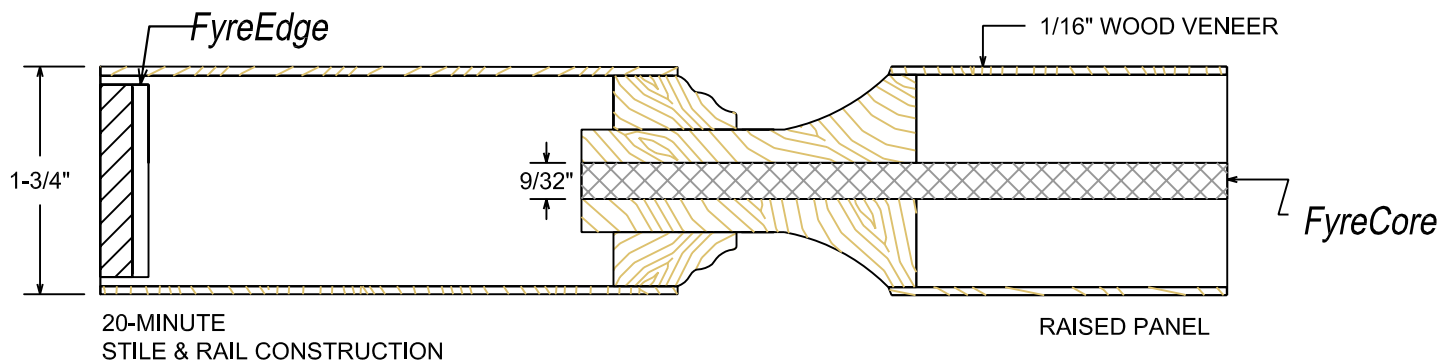

20-Minute Rating, 2-Panel Layout