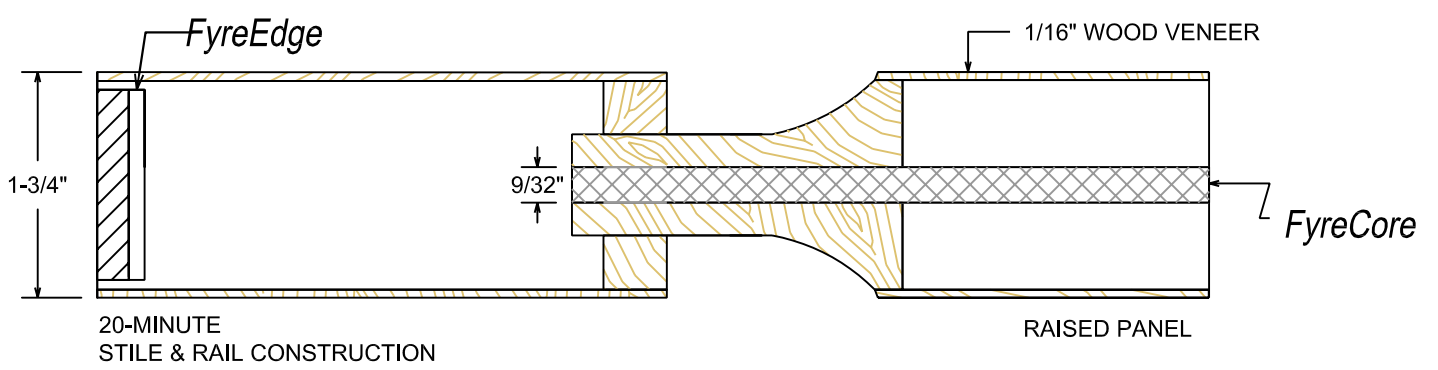

20-Minute Rating, 8&12-Panel Layout