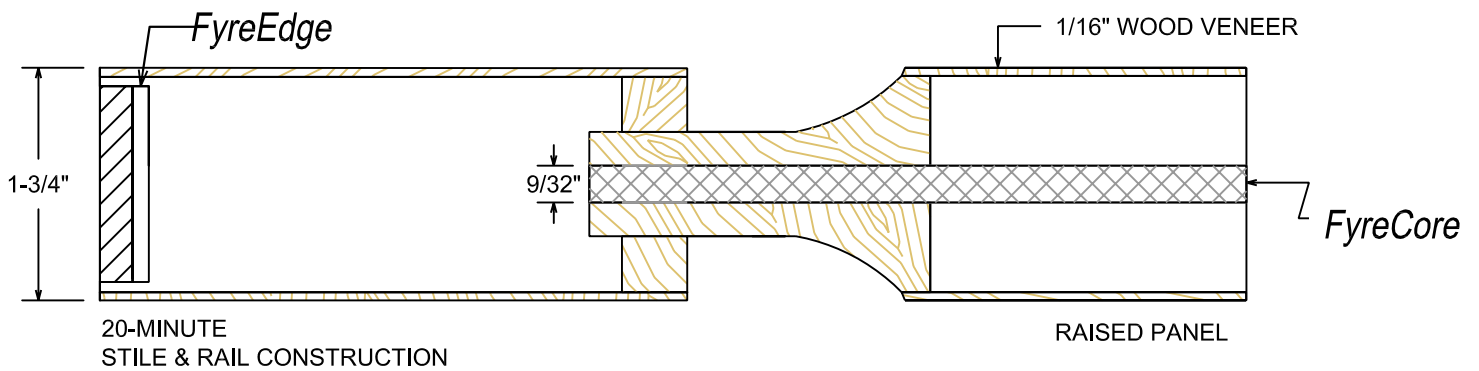

20-Minute Rating, 3-Panel Layout